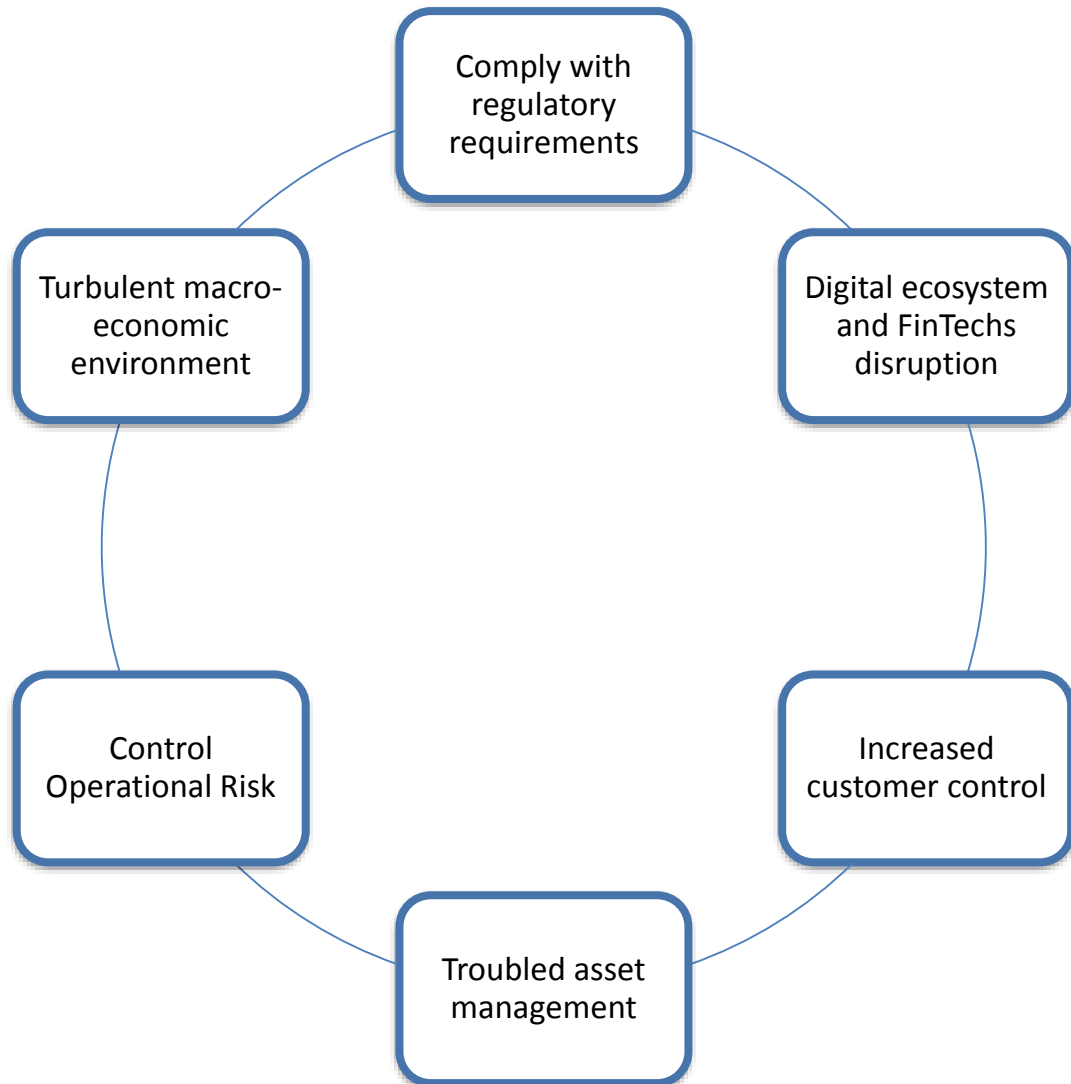

Eurobank ITSM

An 8 years Journey to Maturity

Kostas Zafiris

Sector Head, Group IT Operations and Infrastructure

Greek Banks business & macro environment...

The challenging landscape

3 major Business Goals

Bank's transformation journey				
Business - Corporate Transformation	IT Landscape Refresh	Digital	LEAN	TAG

IT adopts a Bimodal approach within a unified ITSM operating framework

Unifying the IT Ecosystem

- 2 Production Data Centers and 2 DR Data Centers
- ~70 Services with 400+ Application assets, 3500+ servers, ~9000 users
- Various IT market technologies

**Improve Resolution Time
and Service Availability**

**Asset Visibility
Reduces Risks**

**Increase Service Level Transparency
and QoS consistency**

Enabling better IT manageability and business value potential

The Journey's roadmap to ITSM maturity

Key drivers: economies of scale, agility and tools uniformity-integration

Value of ITSM Consistency and Uniformity (indicative)

- ❑ Raise overall availability to 99.987%
- ❑ Reduce all IT Services MTTR to 16 min
- ❑ Enable knowledge-centric processes to deliver insights for more efficient resolution / prevention
- ❑ Informed and holistic discovery of service improvement opportunities
- ❑ Consolidated dynamic Management Reporting