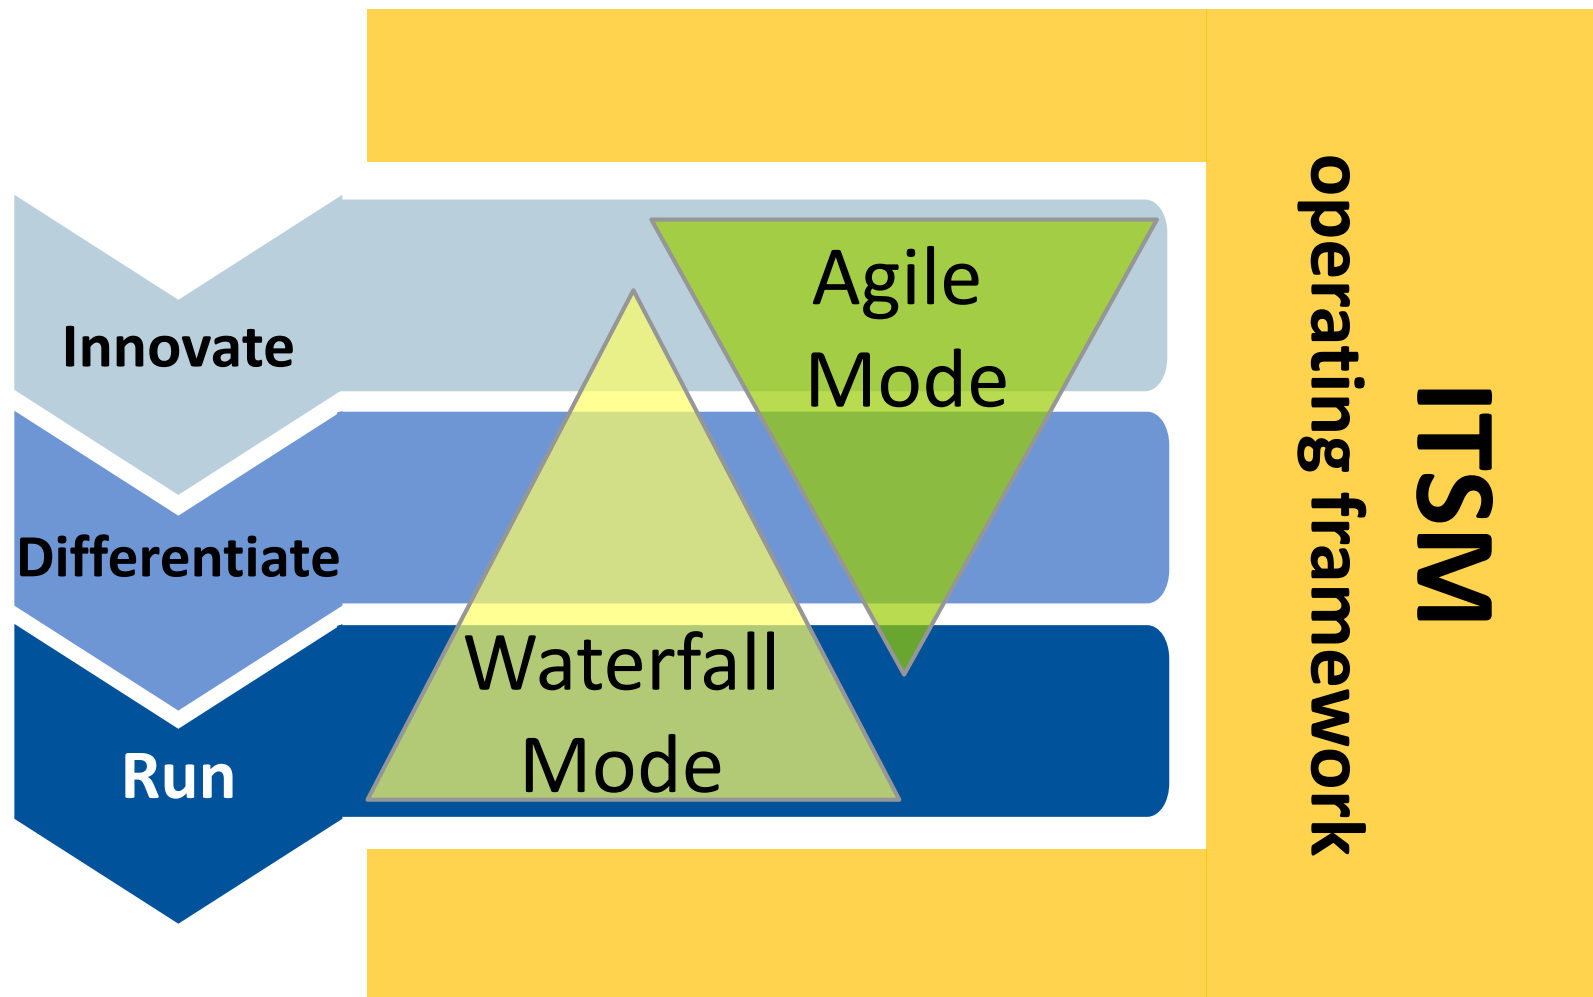

Eurobank ITSM

An 8 years Journey to Maturity

Kostas Zafiris

Sector Head, Group IT Operations and Infrastructure

Greek Banks business & macro environment...

The challenging landscape

3 major Business Goals

Bank's transformation journey				
Business - Corporate Transformation	IT Landscape Refresh	Digital	LEAN	TAG

IT adopts a Bimodal approach within a unified ITSM operating framework

Unifying the IT Ecosystem

- 2 Production Data Centers and 2 DR Data Centers
- ~70 Services with 400+ Application assets, 3500+ servers, ~9000 users
- Various IT market technologies

**Improve Resolution Time
and Service Availability**

**Asset Visibility
Reduces Risks**

**Increase Service Level Transparency
and QoS consistency**

Enabling better IT manageability and business value potential

The Journey's roadmap to ITSM maturity

Key drivers: economies of scale, agility and tools uniformity-integration

Value of ITSM Consistency and Uniformity (indicative)

- ❑ Raise overall availability to 99.987%
- ❑ Reduce all IT Services MTTR to 16 min
- ❑ Enable knowledge-centric processes to deliver insights for more efficient resolution / prevention
- ❑ Informed and holistic discovery of service improvement opportunities
- ❑ Consolidated dynamic Management Reporting