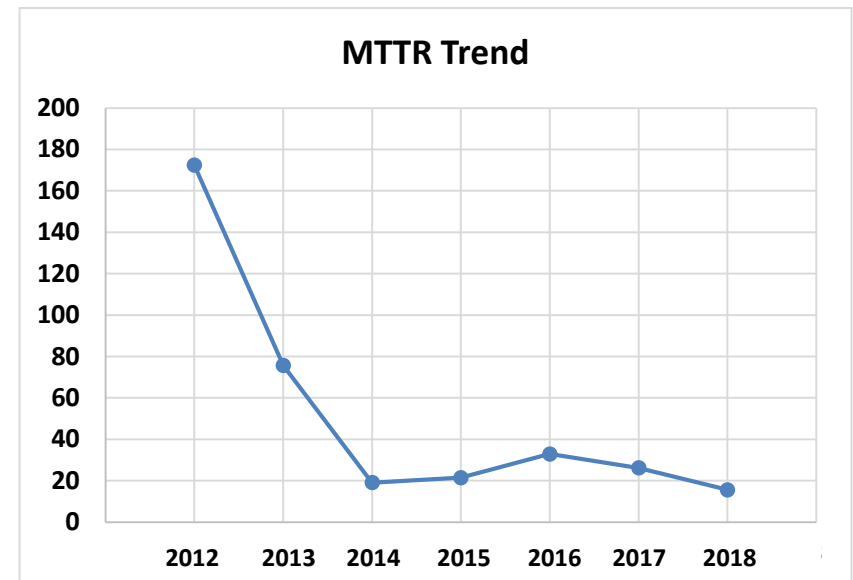

The Journey's roadmap to ITSM maturity

Key drivers: economies of scale, agility and tools uniformity-integration

Value of ITSM Consistency and Uniformity (indicative)

- ❑ Raise overall availability to 99.987%
- ❑ Reduce all IT Services MTTR to 16 min
- ❑ Enable knowledge-centric processes to deliver insights for more efficient resolution / prevention
- ❑ Informed and holistic discovery of service improvement opportunities
- ❑ Consolidated dynamic Management Reporting