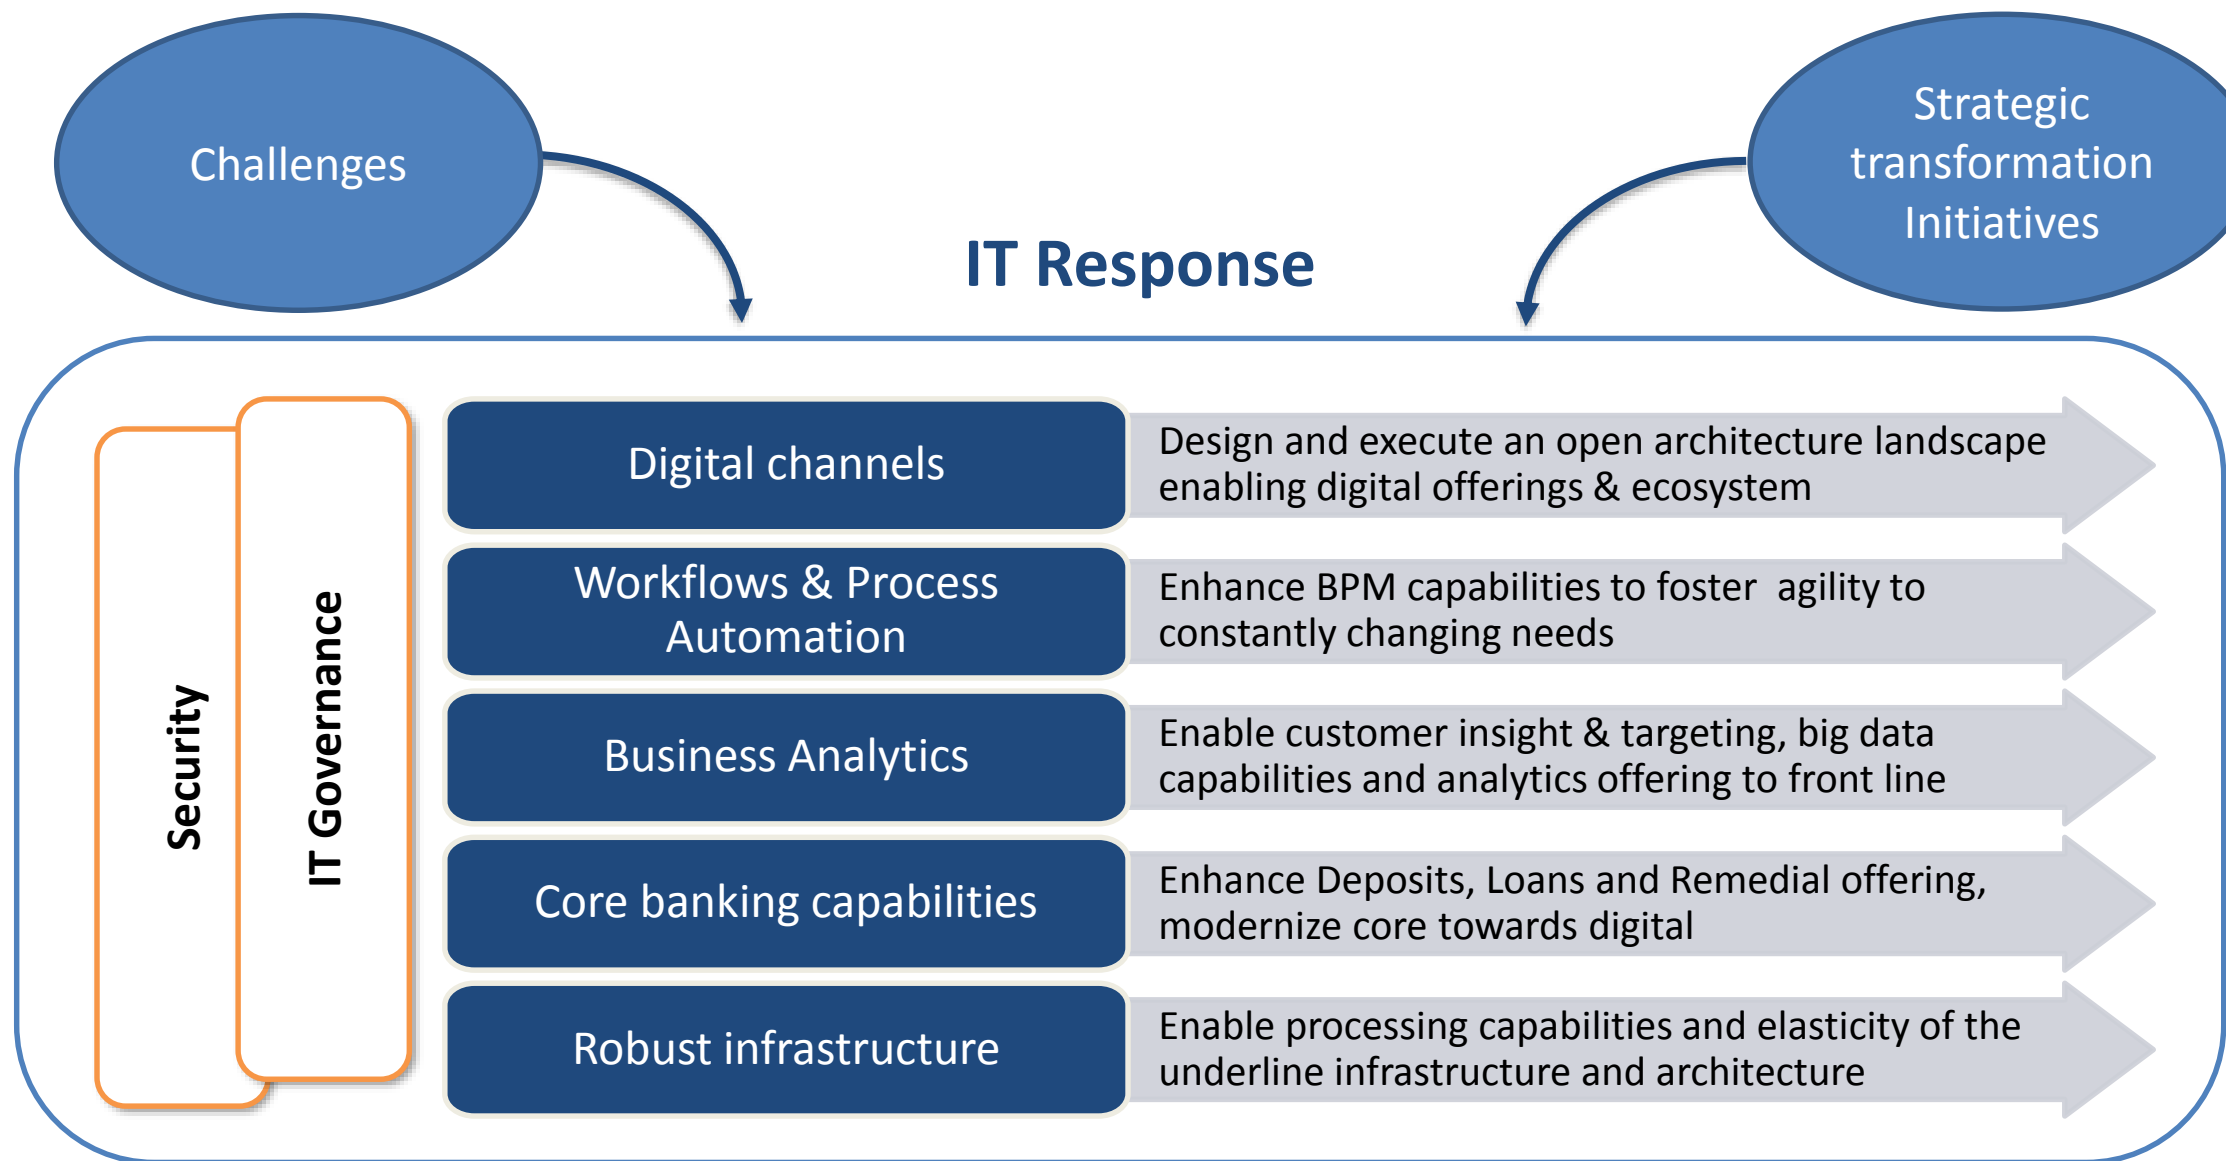

Eurobank ITSM

An 8 years Journey to Maturity

Kostas Zafiris

Sector Head, Group IT Operations and Infrastructure

Greek Banks business & macro environment...

The challenging landscape

3 major Business Goals

Bank's transformation journey				
Business - Corporate Transformation	IT Landscape Refresh	Digital	LEAN	TAG

IT adopts a Bimodal approach within a unified ITSM operating framework

Unifying the IT Ecosystem

- 2 Production Data Centers and 2 DR Data Centers
- ~70 Services with 400+ Application assets, 3500+ servers, ~9000 users
- Various IT market technologies

**Improve Resolution Time
and Service Availability**

**Asset Visibility
Reduces Risks**

**Increase Service Level Transparency
and QoS consistency**

Enabling better IT manageability and business value potential

The Journey's roadmap to ITSM maturity

Key drivers: economies of scale, agility and tools uniformity-integration

Value of ITSM Consistency and Uniformity (indicative)

- ❑ Raise overall availability to 99.987%
- ❑ Reduce all IT Services MTTR to 16 min
- ❑ Enable knowledge-centric processes to deliver insights for more efficient resolution / prevention
- ❑ Informed and holistic discovery of service improvement opportunities
- ❑ Consolidated dynamic Management Reporting