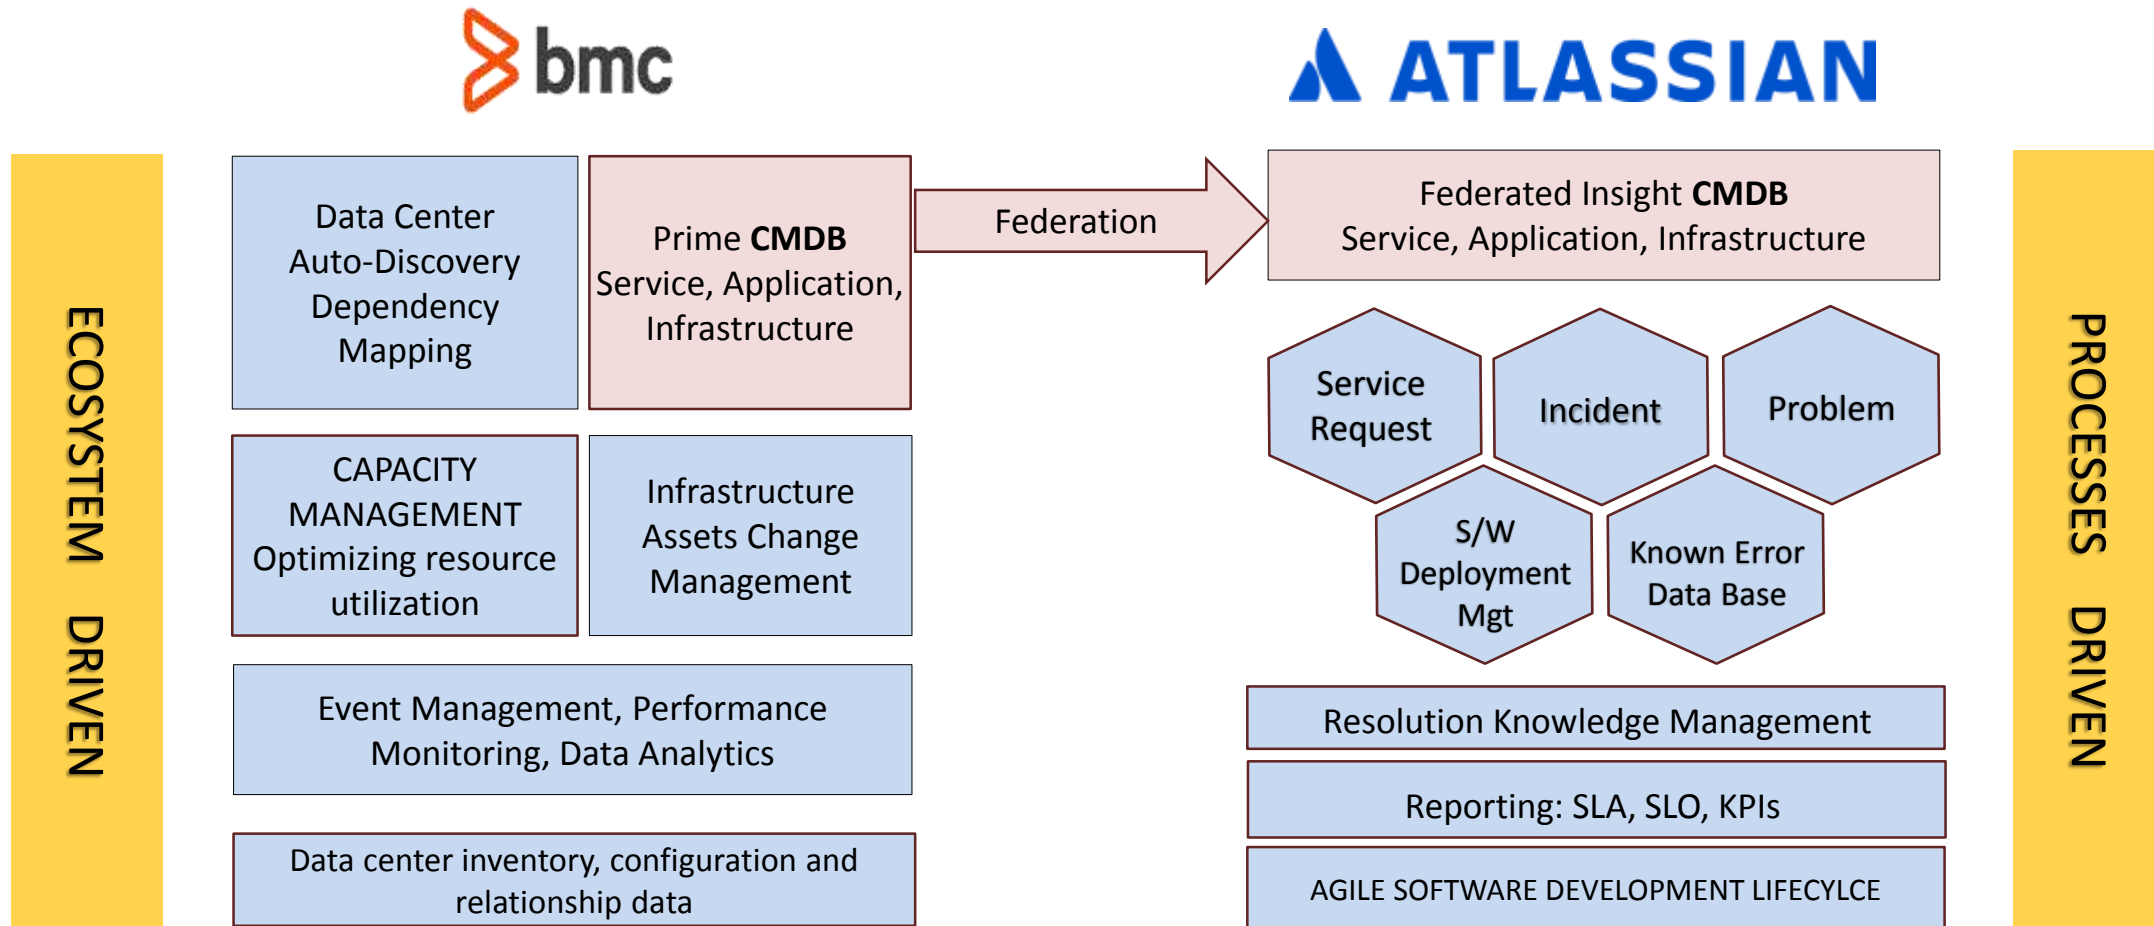

Eurobank ITSM

An 8 years Journey to Maturity

Kostas Zafiris

Sector Head, Group IT Operations and Infrastructure

Greek Banks business & macro environment...

The challenging landscape

3 major Business Goals

Bank's transformation journey				
Business - Corporate Transformation	IT Landscape Refresh	Digital	LEAN	TAG

IT adopts a Bimodal approach within a unified ITSM operating framework

Unifying the IT Ecosystem

- 2 Production Data Centers and 2 DR Data Centers
- ~70 Services with 400+ Application assets, 3500+ servers, ~9000 users
- Various IT market technologies

**Improve Resolution Time
and Service Availability**

**Asset Visibility
Reduces Risks**

**Increase Service Level Transparency
and QoS consistency**

Enabling better IT manageability and business value potential

The Journey's roadmap to ITSM maturity

Key drivers: economies of scale, agility and tools uniformity-integration

Value of ITSM Consistency and Uniformity (indicative)

- ❑ Raise overall availability to 99.987%
- ❑ Reduce all IT Services MTTR to 16 min
- ❑ Enable knowledge-centric processes to deliver insights for more efficient resolution / prevention
- ❑ Informed and holistic discovery of service improvement opportunities
- ❑ Consolidated dynamic Management Reporting