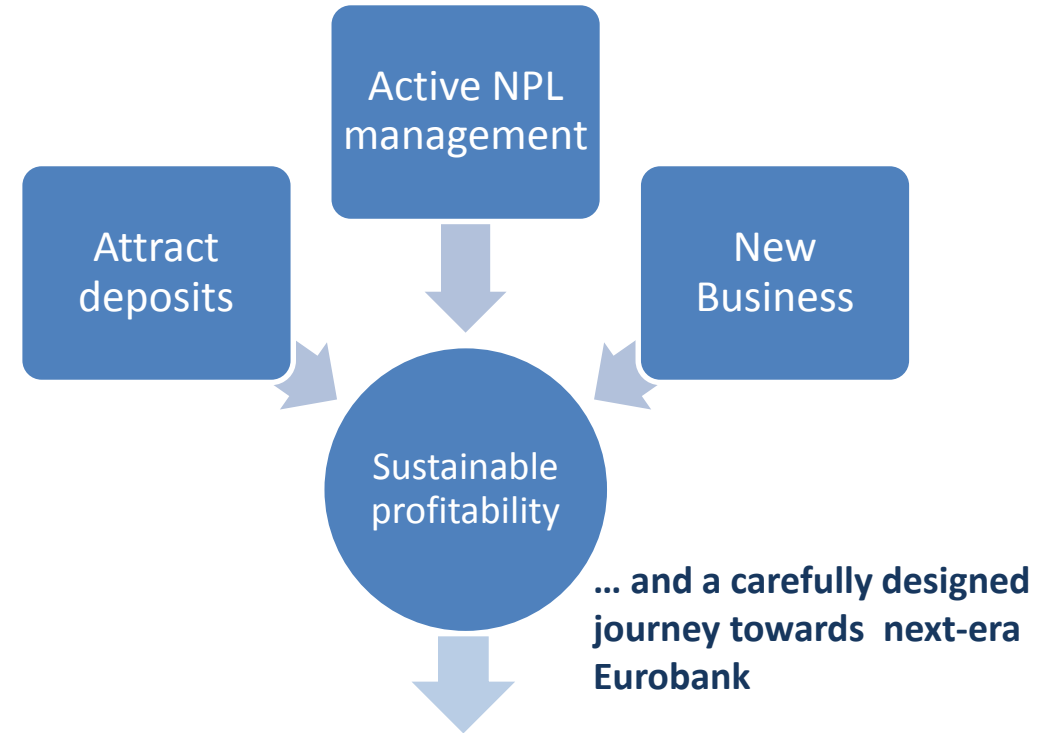

Eurobank ITSM

An 8 years Journey to Maturity

Kostas Zafiris

Sector Head, Group IT Operations and Infrastructure

Greek Banks business & macro environment...

The challenging landscape

3 major Business Goals

Bank's transformation journey				
Business - Corporate Transformation	IT Landscape Refresh	Digital	LEAN	TAG

IT adopts a Bimodal approach within a unified ITSM operating framework

Unifying the IT Ecosystem

- 2 Production Data Centers and 2 DR Data Centers
- ~70 Services with 400+ Application assets, 3500+ servers, ~9000 users
- Various IT market technologies

**Improve Resolution Time
and Service Availability**

**Asset Visibility
Reduces Risks**

**Increase Service Level Transparency
and QoS consistency**

Enabling better IT manageability and business value potential