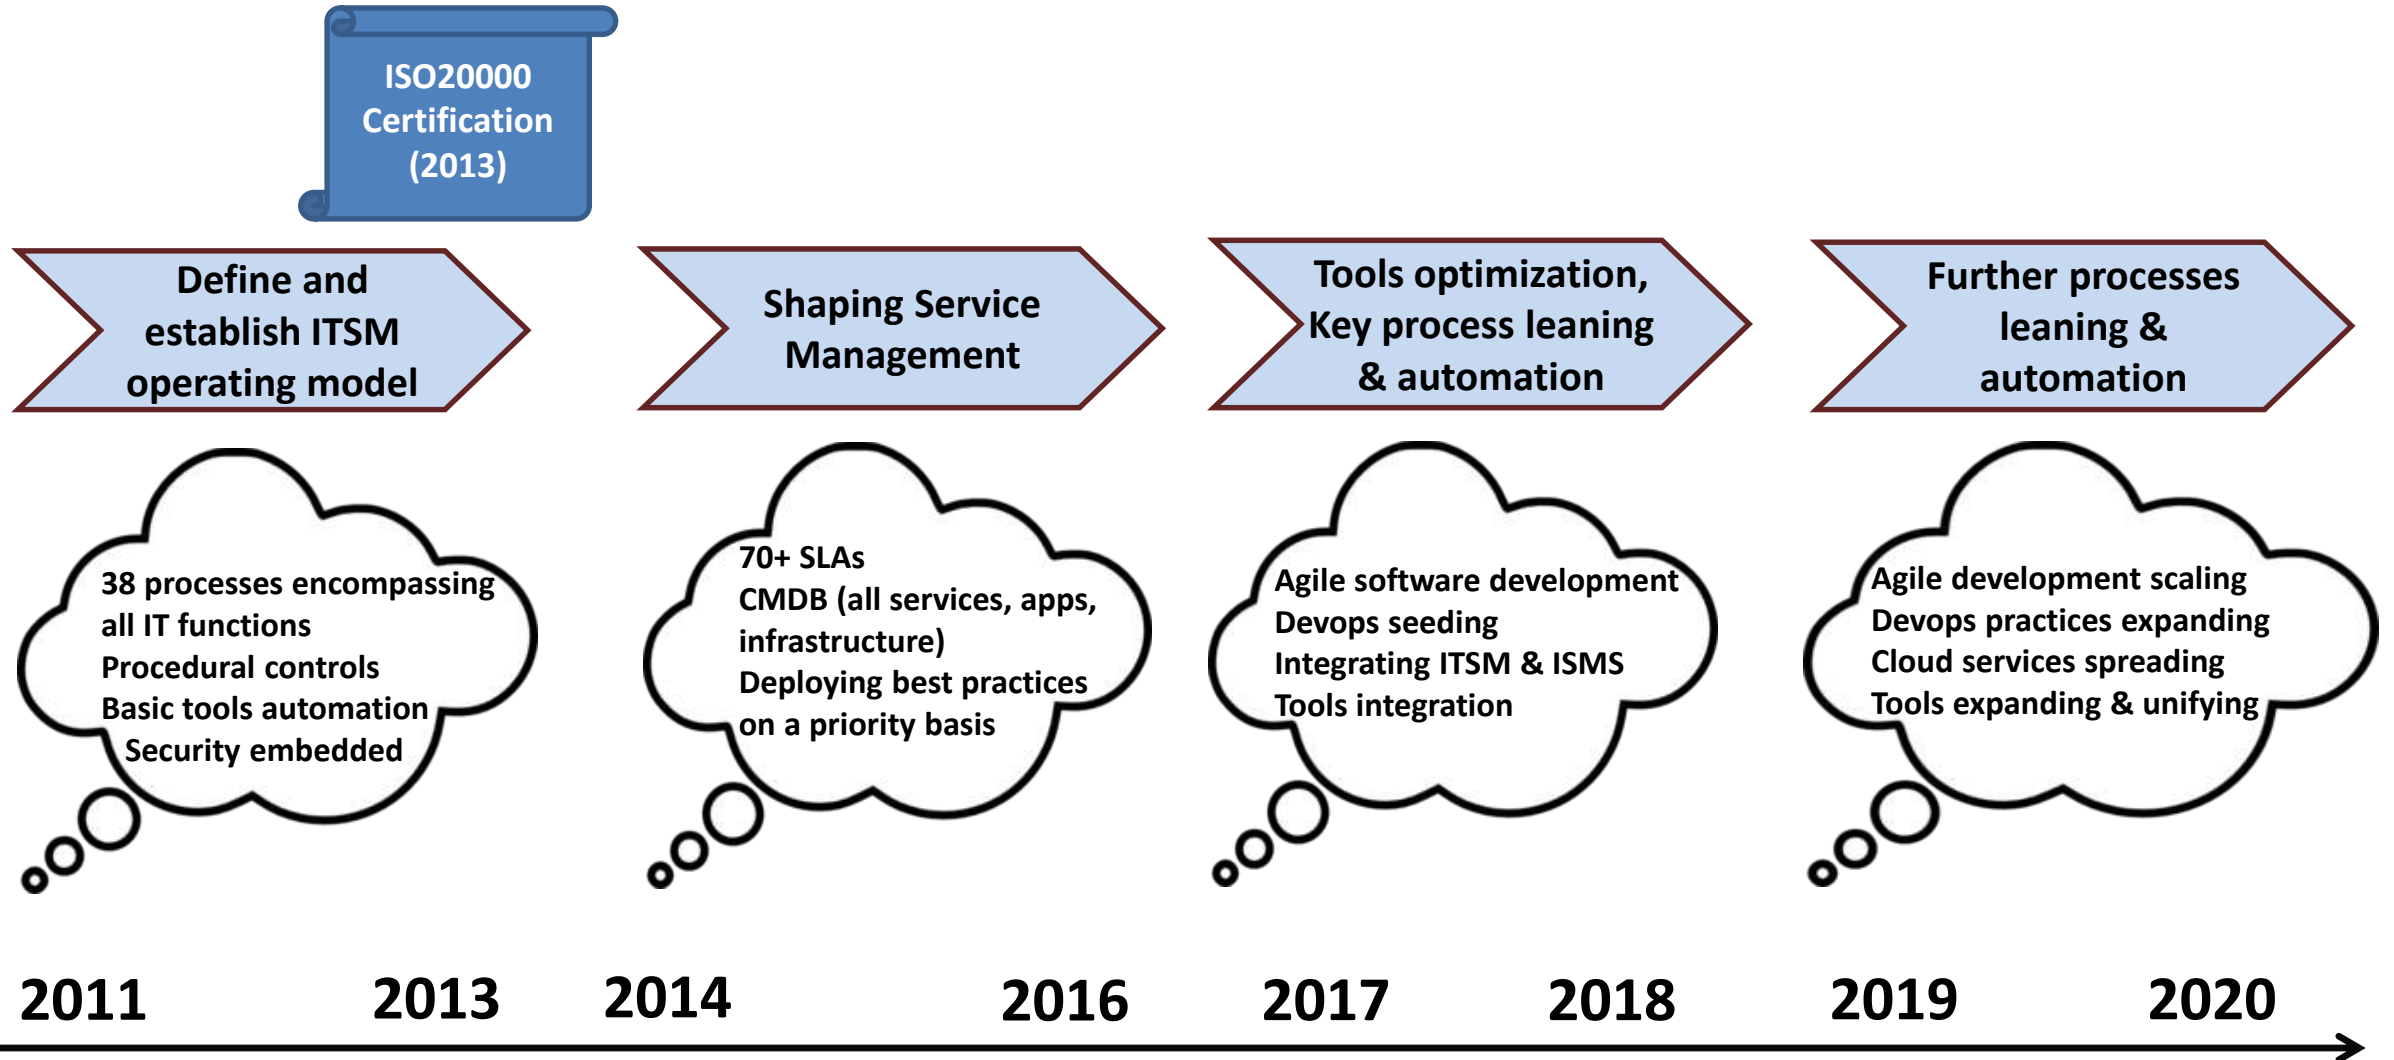

IT adopts a Bimodal approach within a unified ITSM operating framework

Unifying the IT Ecosystem

- 2 Production Data Centers and 2 DR Data Centers
- ~70 Services with 400+ Application assets, 3500+ servers, ~9000 users
- Various IT market technologies

**Improve Resolution Time
and Service Availability**

**Asset Visibility
Reduces Risks**

**Increase Service Level Transparency
and QoS consistency**

Enabling better IT manageability and business value potential

The Journey's roadmap to ITSM maturity

Key drivers: economies of scale, agility and tools uniformity-integration

Value of ITSM Consistency and Uniformity (indicative)

- ❑ Raise overall availability to 99.987%
- ❑ Reduce all IT Services MTTR to 16 min
- ❑ Enable knowledge-centric processes to deliver insights for more efficient resolution / prevention
- ❑ Informed and holistic discovery of service improvement opportunities
- ❑ Consolidated dynamic Management Reporting

Lowest Cost

1. Selection of a single tool is not a panacea in a complex and changing environment
2. Iterative Integration – Unification across different tooling suites is a proven value optimization option
3. Environment transformation and ecosystem growth dictate continuous upgrading of processes & tools
4. Continuous service improvement takes significant effort, time, investment and culture shaping