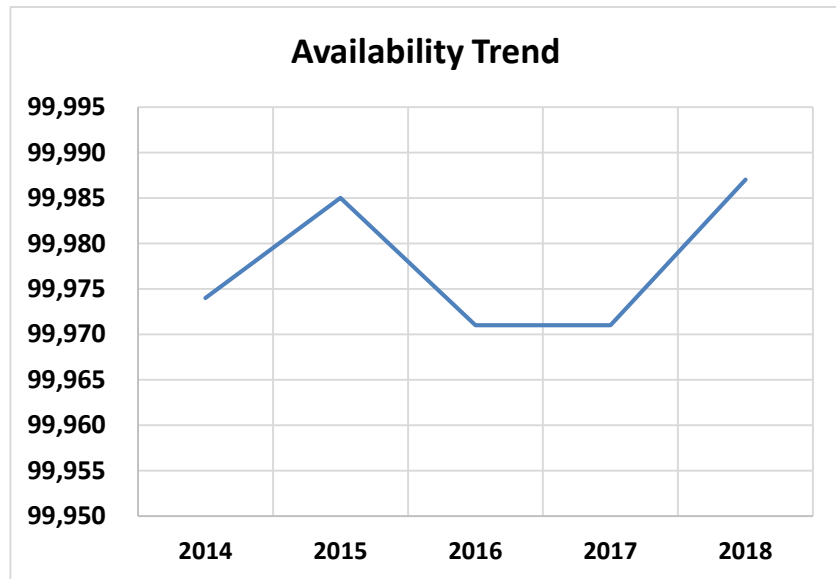

The Journey's roadmap to ITSM maturity

Key drivers: economies of scale, agility and tools uniformity-integration

Value of ITSM Consistency and Uniformity (indicative)

- ❑ Raise overall availability to 99.987%
- ❑ Reduce all IT Services MTTR to 16 min
- ❑ Enable knowledge-centric processes to deliver insights for more efficient resolution / prevention
- ❑ Informed and holistic discovery of service improvement opportunities
- ❑ Consolidated dynamic Management Reporting