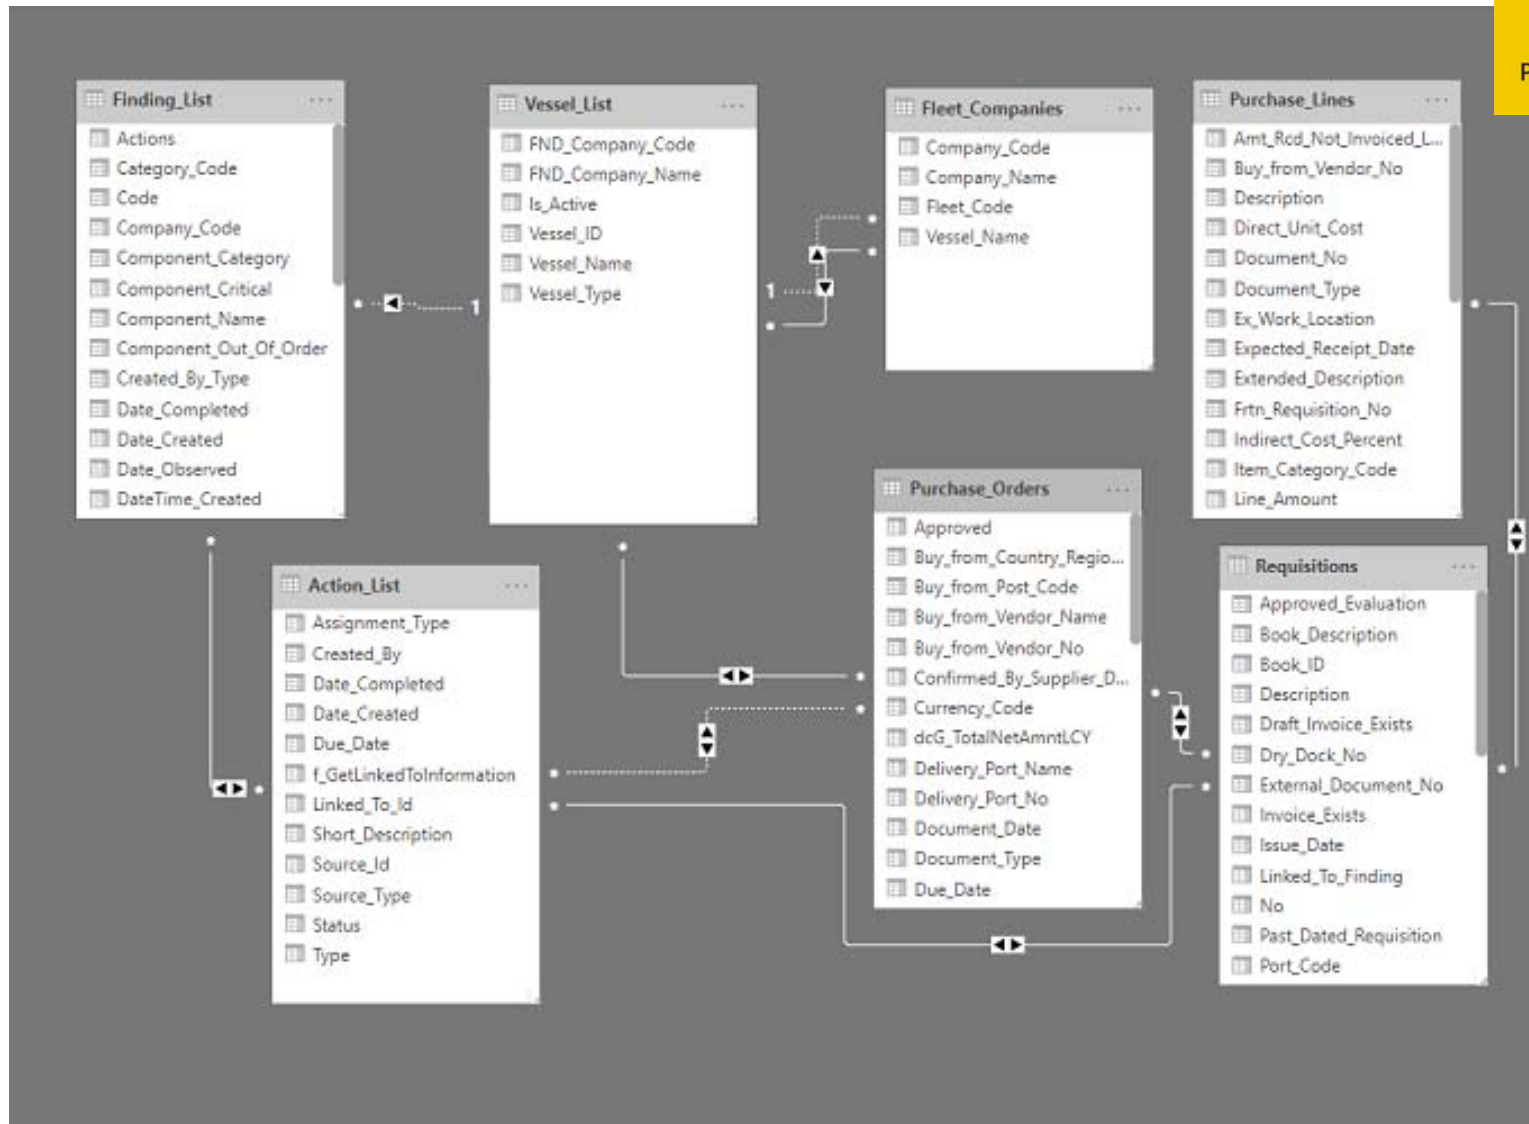

Employees
150 land based
850 mariners
2500 ± mariners on rotation

Global Operations

Maritime ERP – a Centralized Approach

- State of the art ERP system
- Cooperation since 2015
- Fully centralized platform
- Deployed across the fleet

Connect our business - Make smarter decisions

***Connect directly on the required Dynamics NAV pages and translate them to Web Services
No need to know the inner structure of the DB***

Deploy a single,
Comprehensive Solution

Work from Anywhere

Easy Create and Share

Power BI – Relationships

Creating relationships between two columns of two tables cannot be easier: "Drag n Drop"

Thank you!