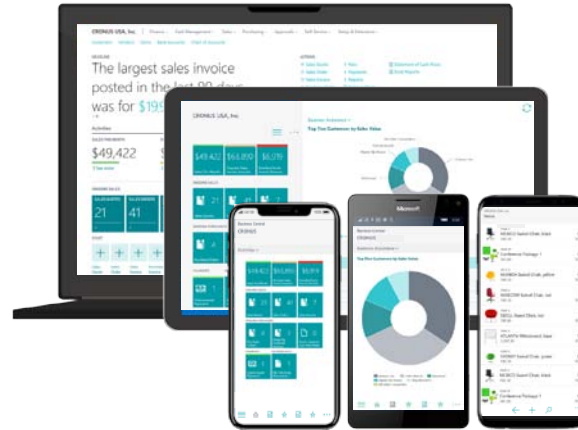

Employees
150 land based
850 mariners
2500 ± mariners on rotation

Global Operations

Maritime ERP – a Centralized Approach

- State of the art ERP system
- Cooperation since 2015
- Fully centralized platform
- Deployed across the fleet

Connect our business - Make smarter decisions

***Connect directly on the required Dynamics NAV pages and translate them to Web Services
No need to know the inner structure of the DB***

Deploy a single,
Comprehensive Solution