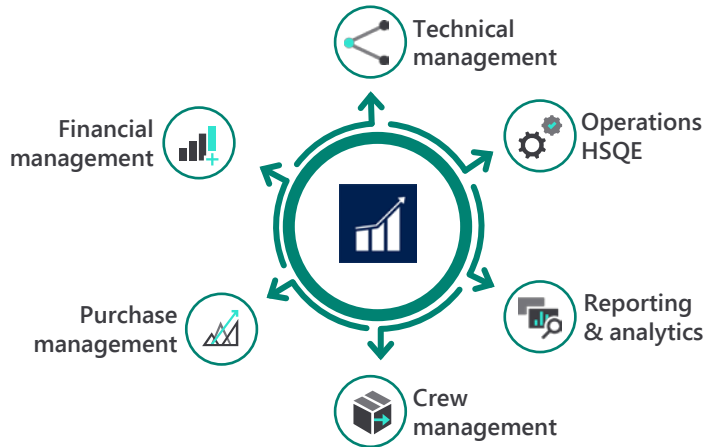

Employees
150 land based
850 mariners
2500 ± mariners on rotation

Global Operations

Maritime ERP – a Centralized Approach

- State of the art ERP system
- Cooperation since 2015
- Fully centralized platform
- Deployed across the fleet

Connect our business - Make smarter decisions

***Connect directly on the required Dynamics NAV pages and translate them to Web Services
No need to know the inner structure of the DB***

Deploy a single,
Comprehensive Solution